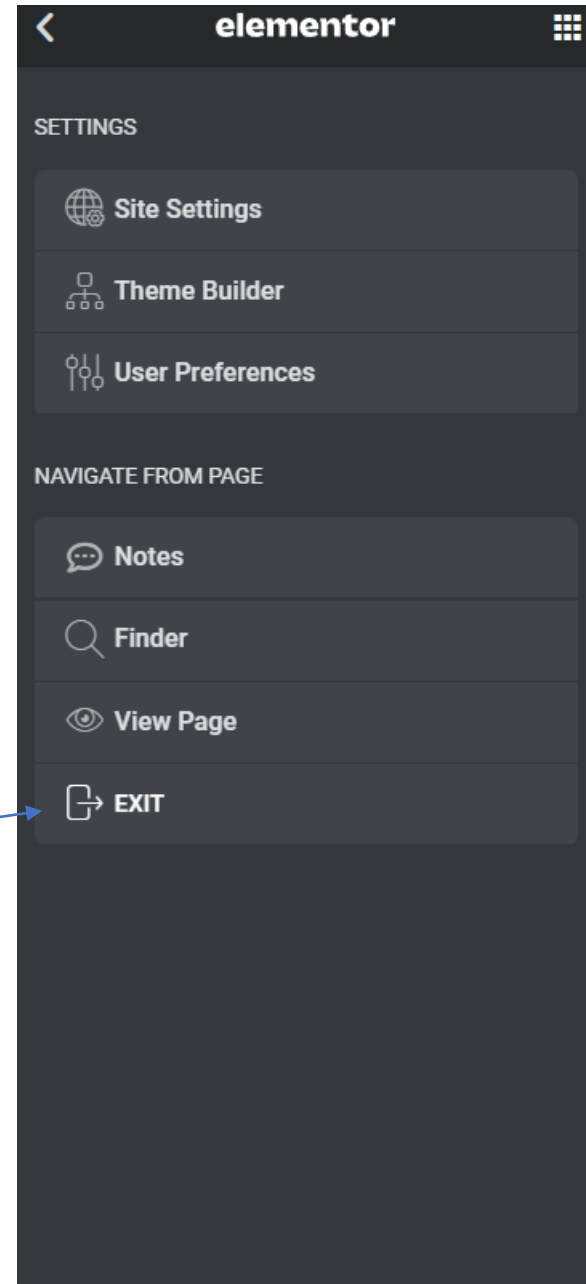

Klik linksboven op het hamburgermenu. Nadien kan je op exit duwen.